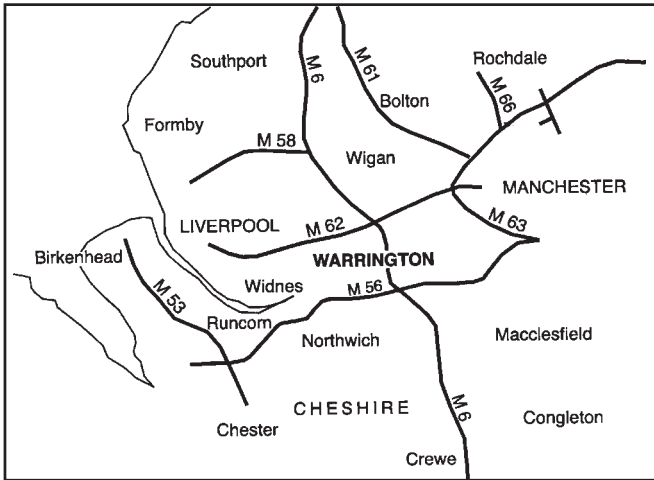

WALTON HALL GARDENS Location Map

Warrington Location

By Bus : Monday to Saturday - from Warrington or Runcorn take the Arriva x30 or Halton Transport 62 to the Walton Arms, a five minute walk from the gardens. Sundays - from Warrington or Runcorn take the Halton Transport C31 to The Walton Arms. Telephone 01925 444250 for details of running times.