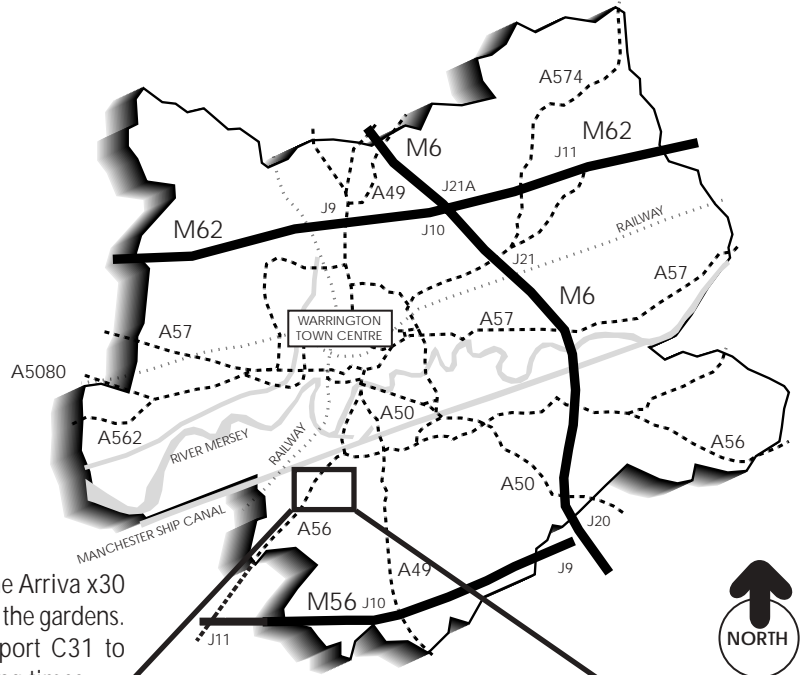

WALTON HALL GARDENS Location Map

Warrington Location

By Bus : Monday to Saturday - from Warrington or Runcorn take the Arriva x30 or Halton Transport 62 to the Walton Arms, a five minute walk from the gardens. Sundays - from Warrington or Runcorn take the Halton Transport C31 to The Walton Arms. Telephone 01925 444250 for details of running times.